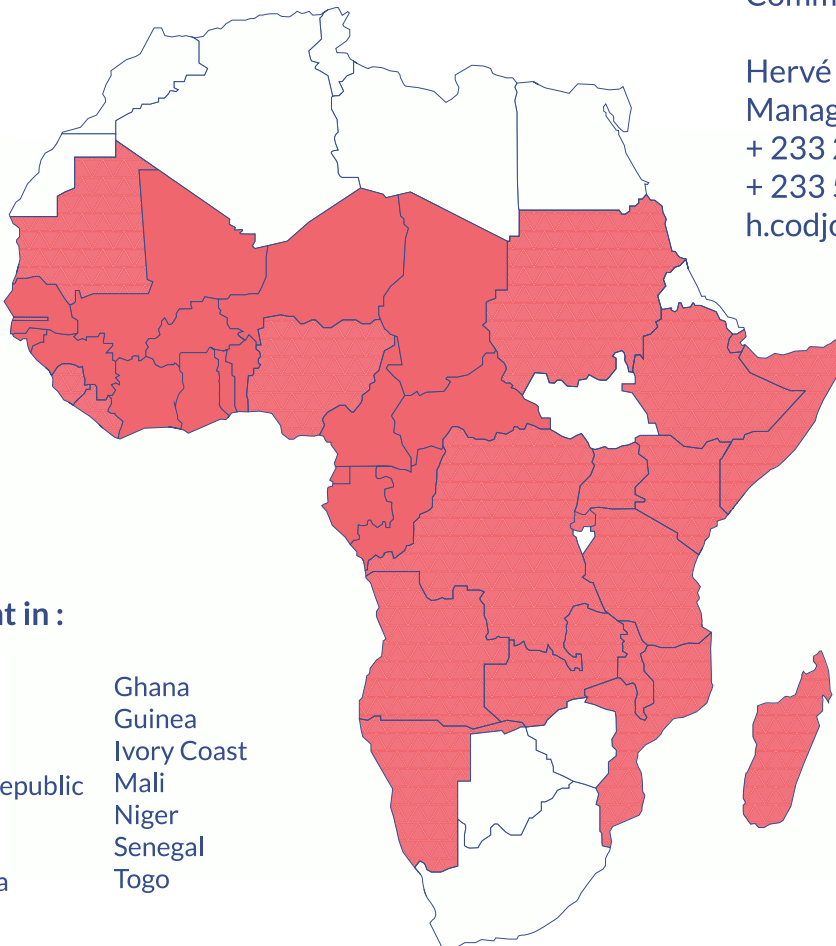

Michael Macchi
Co-Director
Commodities Department
France & Africa All Ports
+33 777 26 86 69
mmacchi@unilexmaritime.com

Unilex Maritime Branch Office
Centre Routier -76700 Gonfreville l'Orcher

Cyrille Luc
Cargo Surveyor
+ 33 611 35 07 49
cluc@unilexmaritime.com

Omega Marine Head Office
Hse. No RP 11/ 011
Community 11, Tema - Ghana

Hervé Codjo
Manager
+ 233 244 311 423
+ 233 577 680 999
h.codjo@omega-marine.com